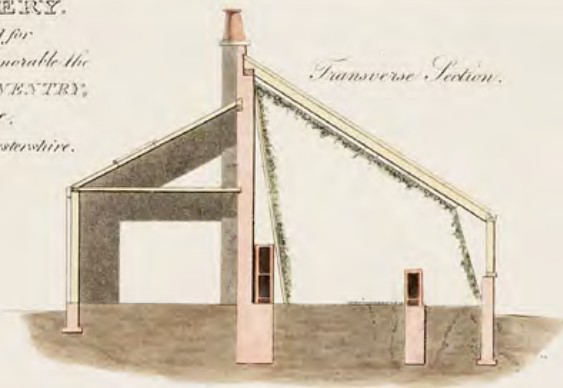

**“Restoring the historic  
Walled Gardens at  
Croome Court”**

**George Coventry – 6<sup>th</sup> Earl**

**Lancelot (Capability) Brown**

A VINERY.

Designed for  
The Right Honourable the  
EARL OF COVENTRY;  
at Croome,  
Worcestershire.

Transverse Section.

Elevation 2.

Plan.

MONT & SONS  
01584 810257

01584  
810257

MONT & SONS  
01584 810257

MONT & SONS

Tel: 01584 810257